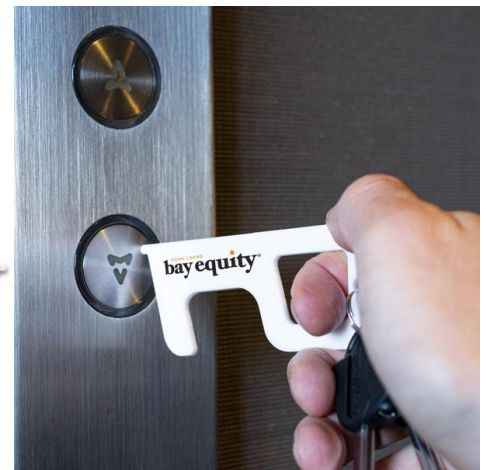

The Clean Tool

Open Doors
Press Buttons
Without Touching

PRODUCT FEATURES

- The Clean Tool is a discreet keychain device that can open door handles and press public buttons.
- Operate ATMs, elevators, keypads, and more. It can even be used on touch-screens at self-checkout kiosks.
- This simple tool helps you touch less, adding one more line of defense from contagions.
- Clean Tool is built to last, made of high-impact Polystyrene plastic.
- Packaged in individual polybags.